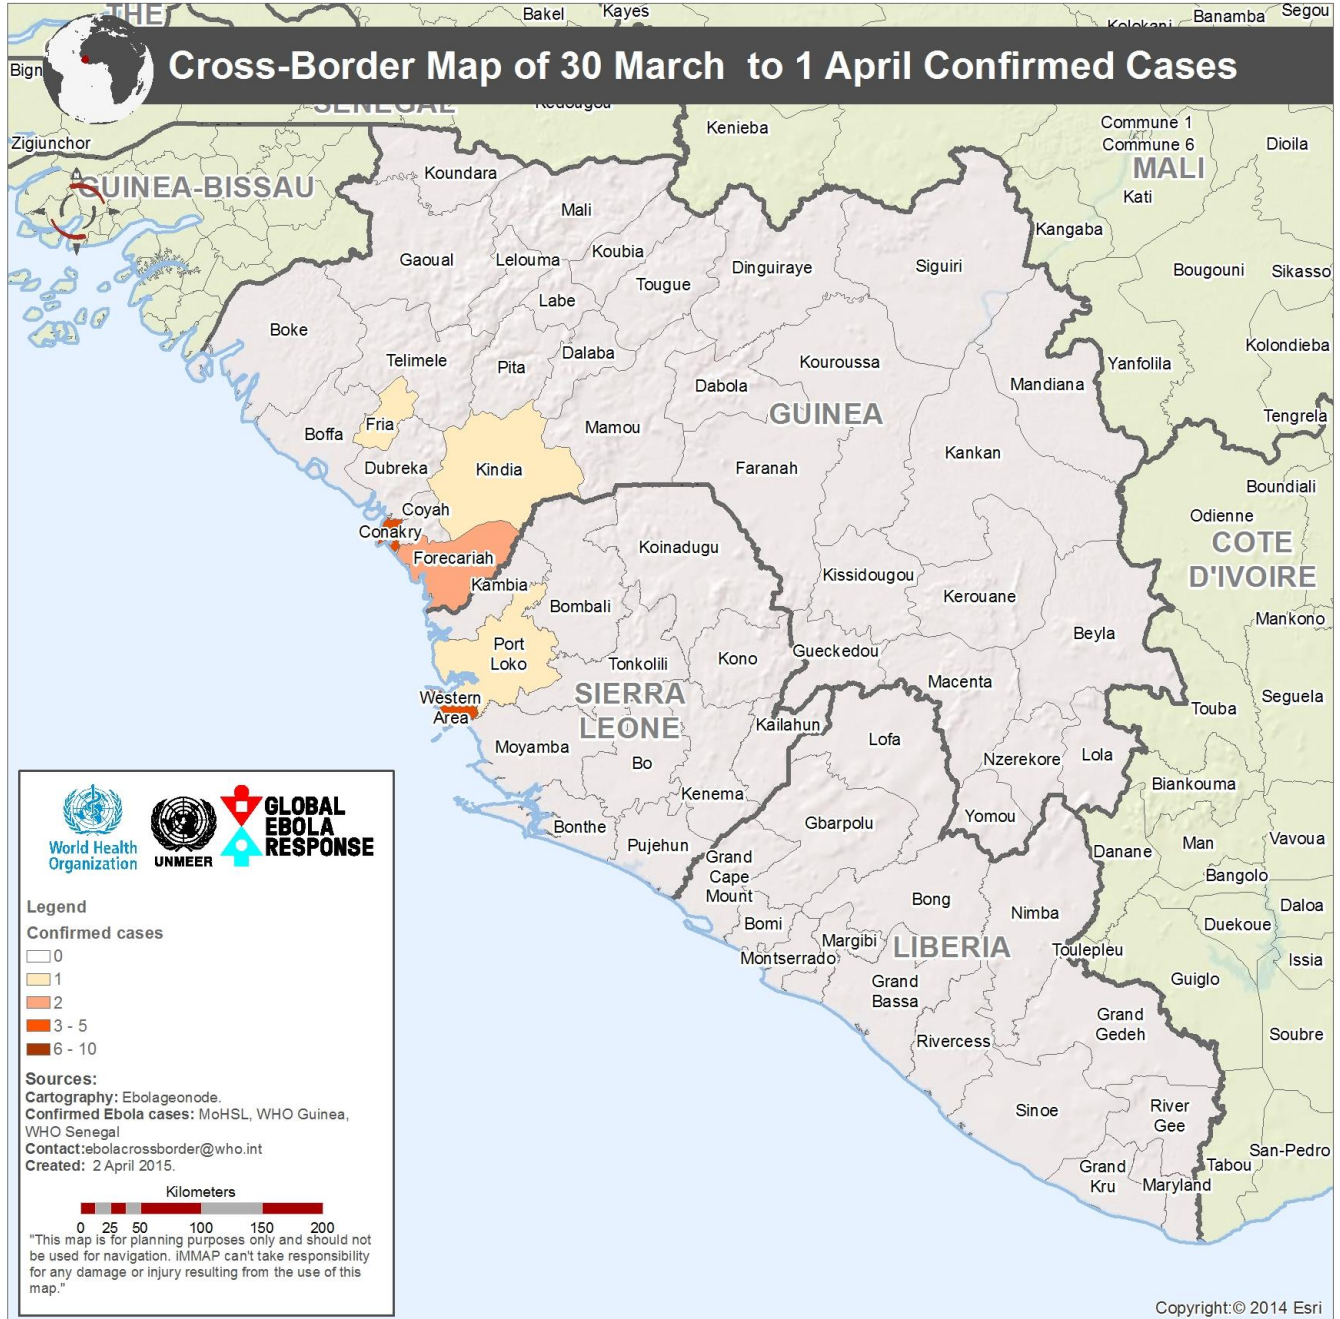

Cross- Border Bulletin

02/04/2015

Week 14

Confirmed New Cases in Ebola-Affected Countries

	Week			Mon	Tues	Wed	Thurs	Fri	Sat	Sun	Total
	11	12	13	30/03	31/03	01/04	02/04	03/04	04/04	05/04	Week
GUINEA	95	45	57	1	4	2					7
BOFFA	3	0	2	0	0	0					0
CONAKRY	25	11	19	0	1	2					3
COYAH	20	6	8	0	0	0					0
DUBREKA	3	0	3	0	0	0					0
FORECARIAH	42	28	20	0	2	0					2
FRIA	0	0	3	0	1	0					1
KINDIA	3	0	0	1	0	0					1
SIGUIRI	0	0	2	0	0	0					0
LIBERIA	0	1	0								
MONTSERRADO	0	1	0								
SIERRA LEONE	55	33	25	2	0	2					4
BOMBALI	6	1	1	0	0	0					0
KAMBIA	4	8	5	0	0	0					0
KOINADUGU	2	0	0	0	0	0					0
PORT LOKO	11	6	6	0	0	1					1
MOYAMBA	0	1	0	0	0	0					0
WESTERN	32	17	13	2	0	1					3
GRAND TOTAL	150	79	82	3	4	4					11

Cross-Border Meetings

April 2015

SUNDAY	MONDAY	TUESDAY	WEDNESDAY	THURSDAY	FRIDAY	SATURDAY
<u>April</u>			1	2 Kambia and Forechariah (Kambia, Sierra Leone)	3	4
5	6	7	8	9	10 Koinadugu and Faranah (Faranah, Guinea)	11 Koinadugu and Faranah (Faranah, Guinea)
12 Koinadugu and Faranah (Faranah, Guinea)	13	14	15	16 Kambia and Forechariah (Forechariah, Guinea)	17	18
19	20	21	22	23	24	25
26	27	28	29	30		