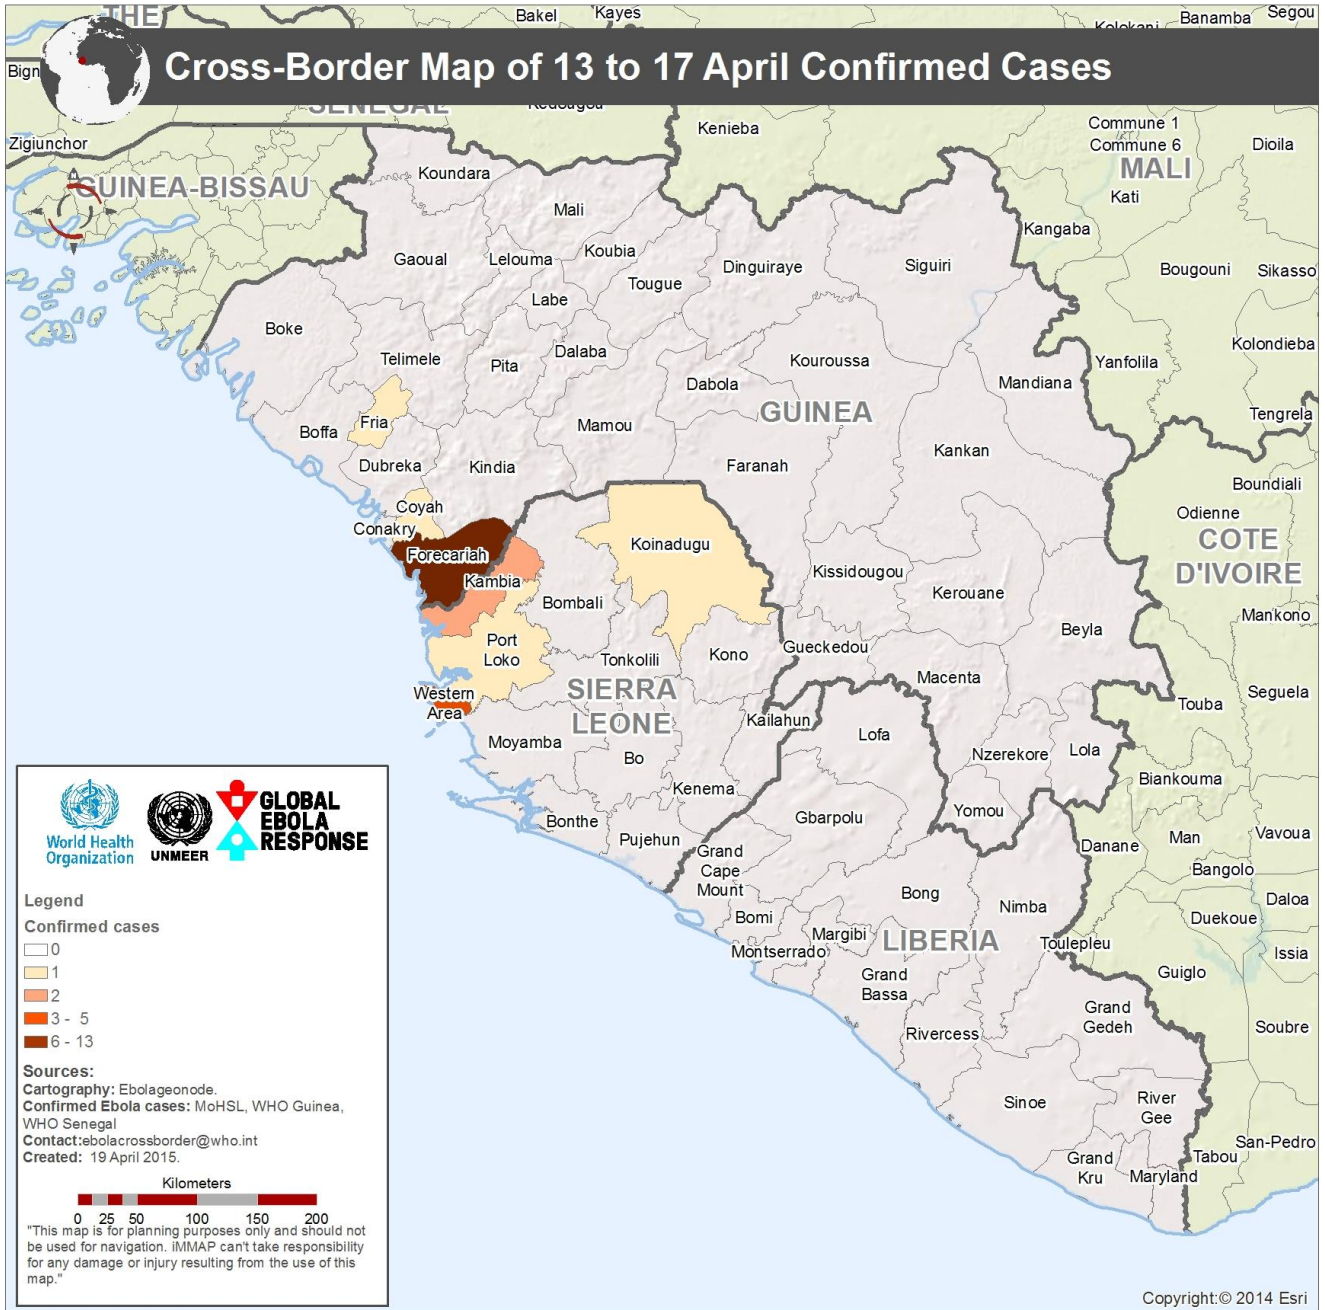

Cross- Border Bulletin

18/04/2015

Week 16

Confirmed New Cases in Ebola-Affected Countries

	Week			Mon	Tues	Wed	Thurs	Fri	Sat	Sun	Total
	13	14	15	13/04	14/04	15/04	16/04	17/04	18/04	19/04	Week
GUINEA	57	21	28	7	2	2	2	2			15
BOFFA	2	0	1	0	0	0	0	0			0
CONAKRY	19	8	6	0	0	0	0	0			0
COYAH	8	1	3	0	1	0	0	0			1
DUBREKA	3	1	0	0	0	0	0	0			0
FORECARIAH	20	6	17	7	0	2	2	2			13
FRIA	0	4	1	0	1	0	0	0			1
KINDIA	3	1	0	0	0	0	0	0			0
SIGUIRI	2	0	0	0	0	0	0	0			0
LIBERIA	0	0	0								
MONTERRADO	0	0	0								
SIERRA LEONE	25	9	9	2	1	3	2	1			9
BOMBALI	1	0	0	0	0	0	0	0			0
KAMBIA	5	2	4	1	1	0	0	0			2
PORT LOKO	6	1	1	0	0	0	0	1			1
WESTERN	13	6	4	0	0	3	2	0			5
GRAND TOTAL	57	21	37	9	3	5	4	3			24

Cross-Border Meetings

April 2015

SUNDAY	MONDAY	TUESDAY	WEDNESDAY	THURSDAY	FRIDAY	SATURDAY
<u>April</u>			1	2 Kambia and Forechariah (Pamelap)	3	4
5	6	7	8	9	10	11
12	13	14	15	16	17	18
19	20	21 Kambia and Forechariah (Pamelap)	22	23	24	25 Koinadugu and Faranah (Faranah, Guinea)
26 Koinadugu and Faranah (Faranah, Guinea)	27 Koinadugu and Faranah (Faranah, Guinea)	28	29	30		