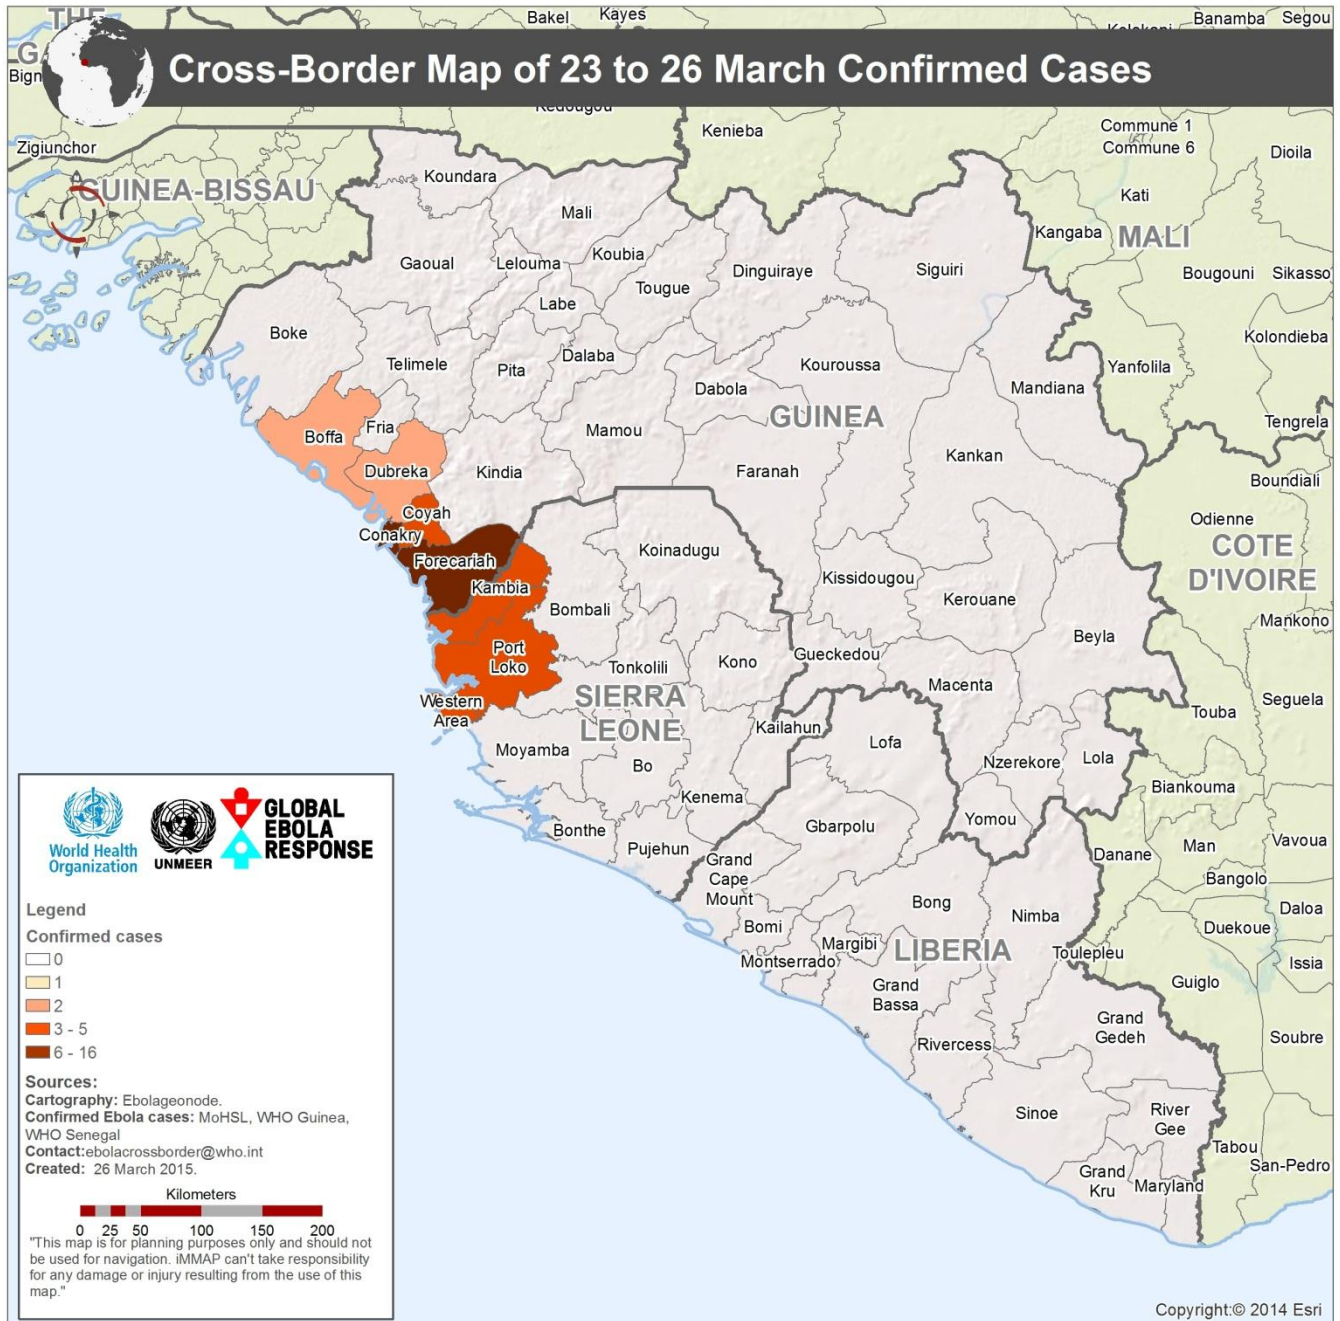

Cross- Border Bulletin

26/03/2015

Week 13

Confirmed New Cases in Ebola-Affected Countries

	Week			Mon	Tues	Wed	Thurs	Fri	Sat	Sun	Total
	10	11	12	23/03	24/03	25/03	26/03	27/03	28/03	29/03	Week
GUINEA	58	95	45	12	9	10					31
BOFFA	2	3	0	1	0	1					2
CONAKRY	13	25	11	3	5	0					8
COYAH	8	20	6	2	0	1					3
DUBREKA	5	3	0	0	0	2					2
FORECARIAH	28	42	28	6	4	6					16
KINDIA	2	3	0	0	0	0					0
LIBERIA	0	0	1								
MONTSERRADO	0	0	1								
SIERRA LEONE	58	55	33	8	1	3					12
BOMBALI	6	6	1	0	0	0					0
KAMBIA	7	4	8	0	1	2					3
KOINADUGU	0	2	0	0	0	0					0
PORT LOKO	12	11	6	4	0	0					4
MOYAMBA	0	0	1	0	0	0					0
WESTERN	33	32	17	4	0	1					5
GRAND TOTAL	116	150	79	20	10	13					43

Cross-Border Meetings

March 2015

SUNDAY	MONDAY	TUESDAY	WEDNESDAY	THURSDAY	FRIDAY	SATURDAY
<u>March 1</u>	2	3	4	5 Nzerekore- Nimba (Nimba County, Liberia)	6	7 Forecariah- Kambia (Kambia, Sierra Leone)
8	9	10	11	12	13	14
15	16	17	18	19 Sigui et Kangaba (Sigui, Guinea)	20	21
22	23	24	25	26	27	28
29	30	31				