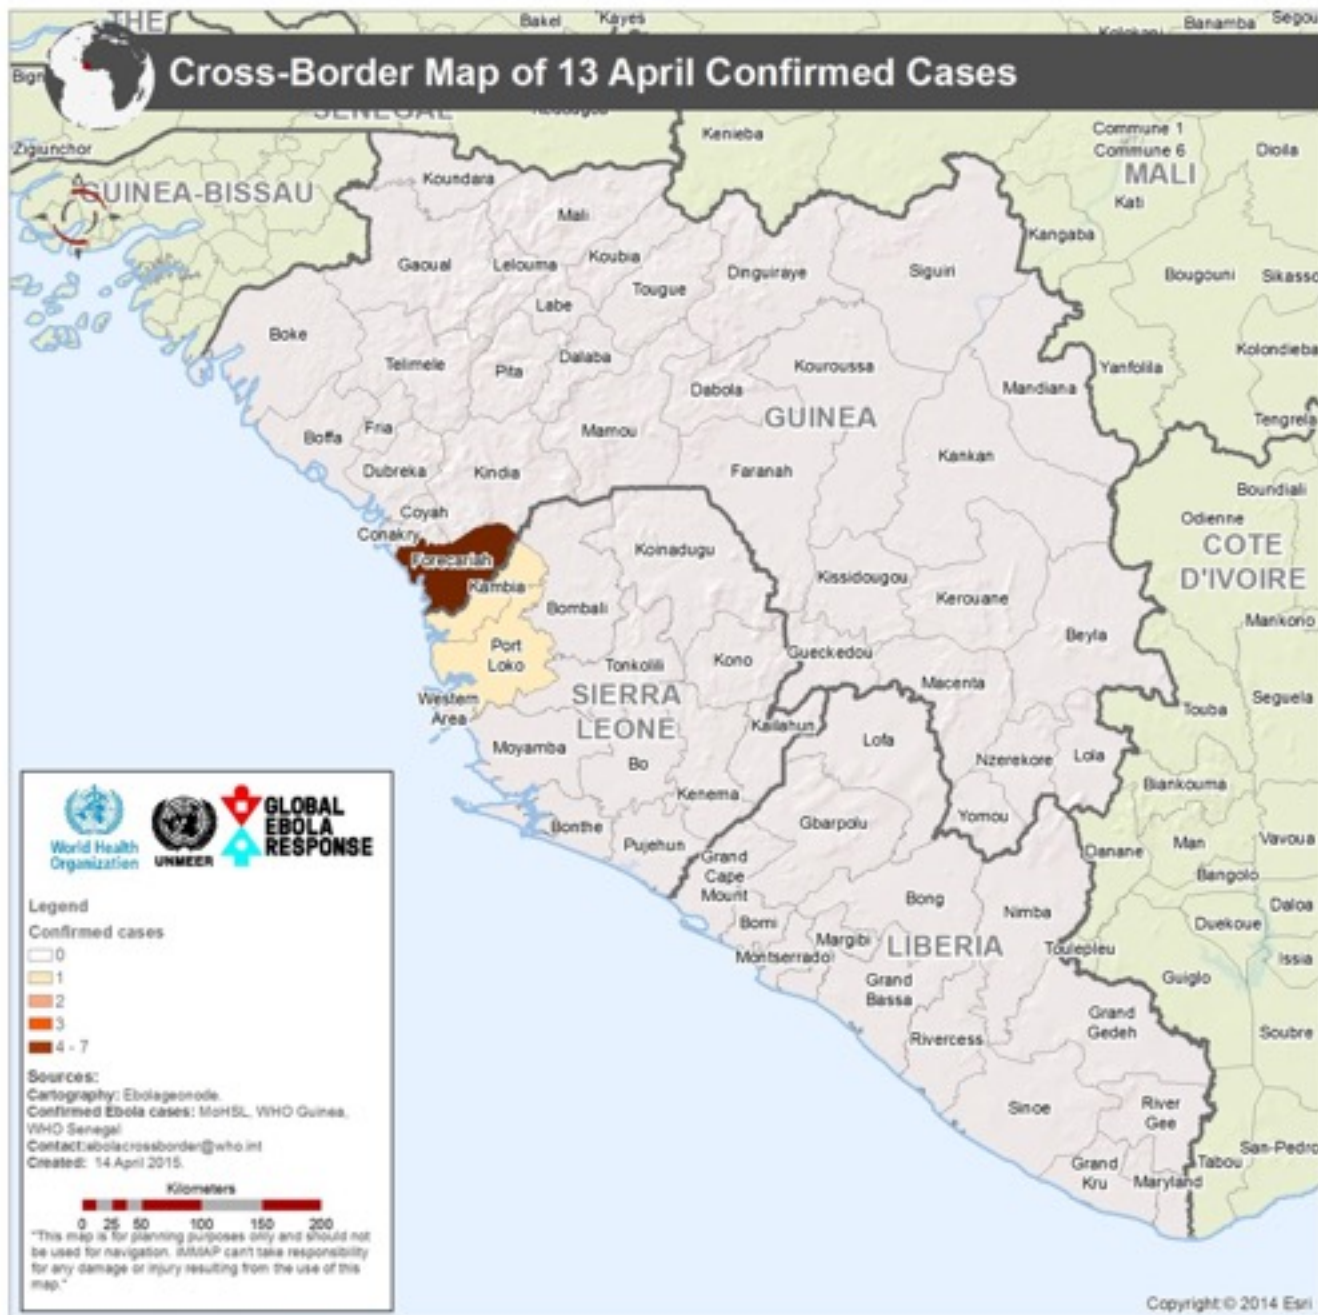

Confirmed New Cases in Ebola-Affected Countries

Cross- Border Bulletin

14/04/2015 Week 16

c	Week			Mon	Tues	Wed	Thurs	Fri	Sat	Sun	Total
	13	14	15	13/04	14/04	15/04	16/04	17/04	18/04	19/04	Week
GUINEA	57	21	28	7							7
BOFFA	2	0	1	0							0
CONAKRY	19	8	6	0							0
COYAH	8	1	3	0							0
DUBREKA	3	1	0	0							0
FORECARIAH	20	6	17	7							7
FRIA	0	4	1	0							0
KINDIA	3	1	0	0							0
SIGUIRI	2	0	0	0							0
LIBERIA	0	0	0								
MONTSERRA DO	0	0	0								
SIERRA LEONE	25	9	9	2							2
BOMBALI	1	0	0	0							0
KAMBIA	5	2	4	1							1
PORT LOKO	6	1	1	1							1
WESTERN	13	6	4	0							0
GRAND TOTAL	82	30	37	9							9

Cross-Border Meetings

April 2015

SUNDAY	MONDAY	TUESDAY	WEDNESDAY	THURSDAY	FRIDAY	SATURDAY
<u>April</u>			1	2 Kambia and Forechariah (Pamelap)	3	4
5	6	7	8	9	10	11
12	13	14	15	16	17	18
19	20	21 Kambia and Forechariah (Pamelap)	22	23	24	25 Koinadugu and Faranah (Faranah, Guinea)
26 Koinadugu and Faranah (Faranah, Guinea)	27 Koinadugu and Faranah (Faranah, Guinea)	28	29	30		