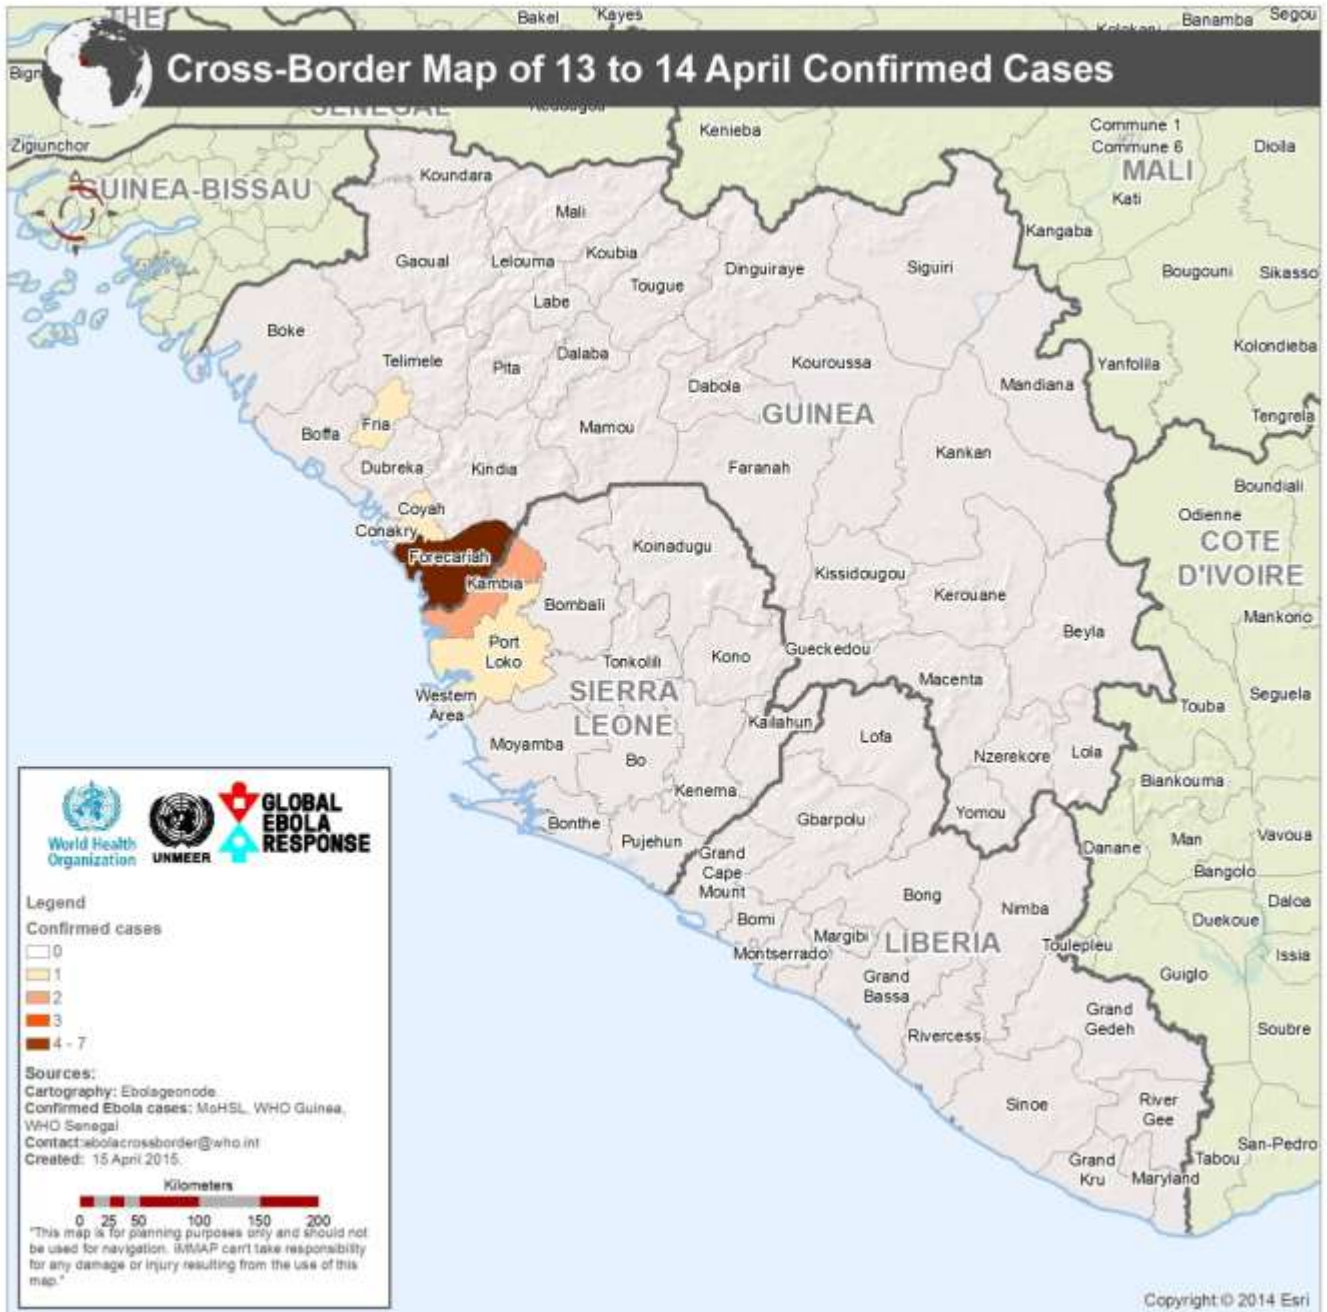

# Cross- Border Bulletin

15/04/2015

Week 16

## Confirmed New Cases in Ebola-Affected Countries

	Week			Mon	Tues	Wed	Thurs	Fri	Sat	Sun	Total
	13	14	15	13/04	14/04	15/04	16/04	17/04	18/04	19/04	Week
<b>GUINEA</b>	57	21	28	7	2						9
BOFFA	2	0	1	0	0						0
CONAKRY	19	8	6	0	0						0
COYAH	8	1	3	0	1						1
DUBREKA	3	1	0	0	0						0
FORECARIAH	20	6	17	7	0						7
FRIA	0	4	1	0	1						1
KINDIA	3	1	0	0	0						0
SIGUIRI	2	0	0	0	0						0
<b>LIBERIA</b>	0	0	0								
MONTSERRADO	0	0	0								
<b>SIERRA LEONE</b>	25	9	9	2	1						3
BOMBALI	1	0	0	0	0						0
KAMBIA	5	2	4	1	1						2
PORT LOKO	6	1	1	1	0						1
WESTERN	13	6	4	0	0						0
<b>GRAND TOTAL</b>	57	21	37	9	3						12

# Cross-Border Meetings

## April 2015

SUNDAY	MONDAY	TUESDAY	WEDNESDAY	THURSDAY	FRIDAY	SATURDAY
<u>April</u>			1	2 <b>Kambia and Forechariah</b> (Pamelap)	3	4
5	6	7	8	9	10	11
12	13	14	15	16	17	18
19	20	21 <b>Kambia and Forechariah</b> (Pamelap)	22	23	24	25 <b>Koinadugu and Faranah</b> (Faranah, Guinea)
26 <b>Koinadugu and Faranah</b> (Faranah, Guinea)	27 <b>Koinadugu and Faranah</b> (Faranah, Guinea)	28	29	30		