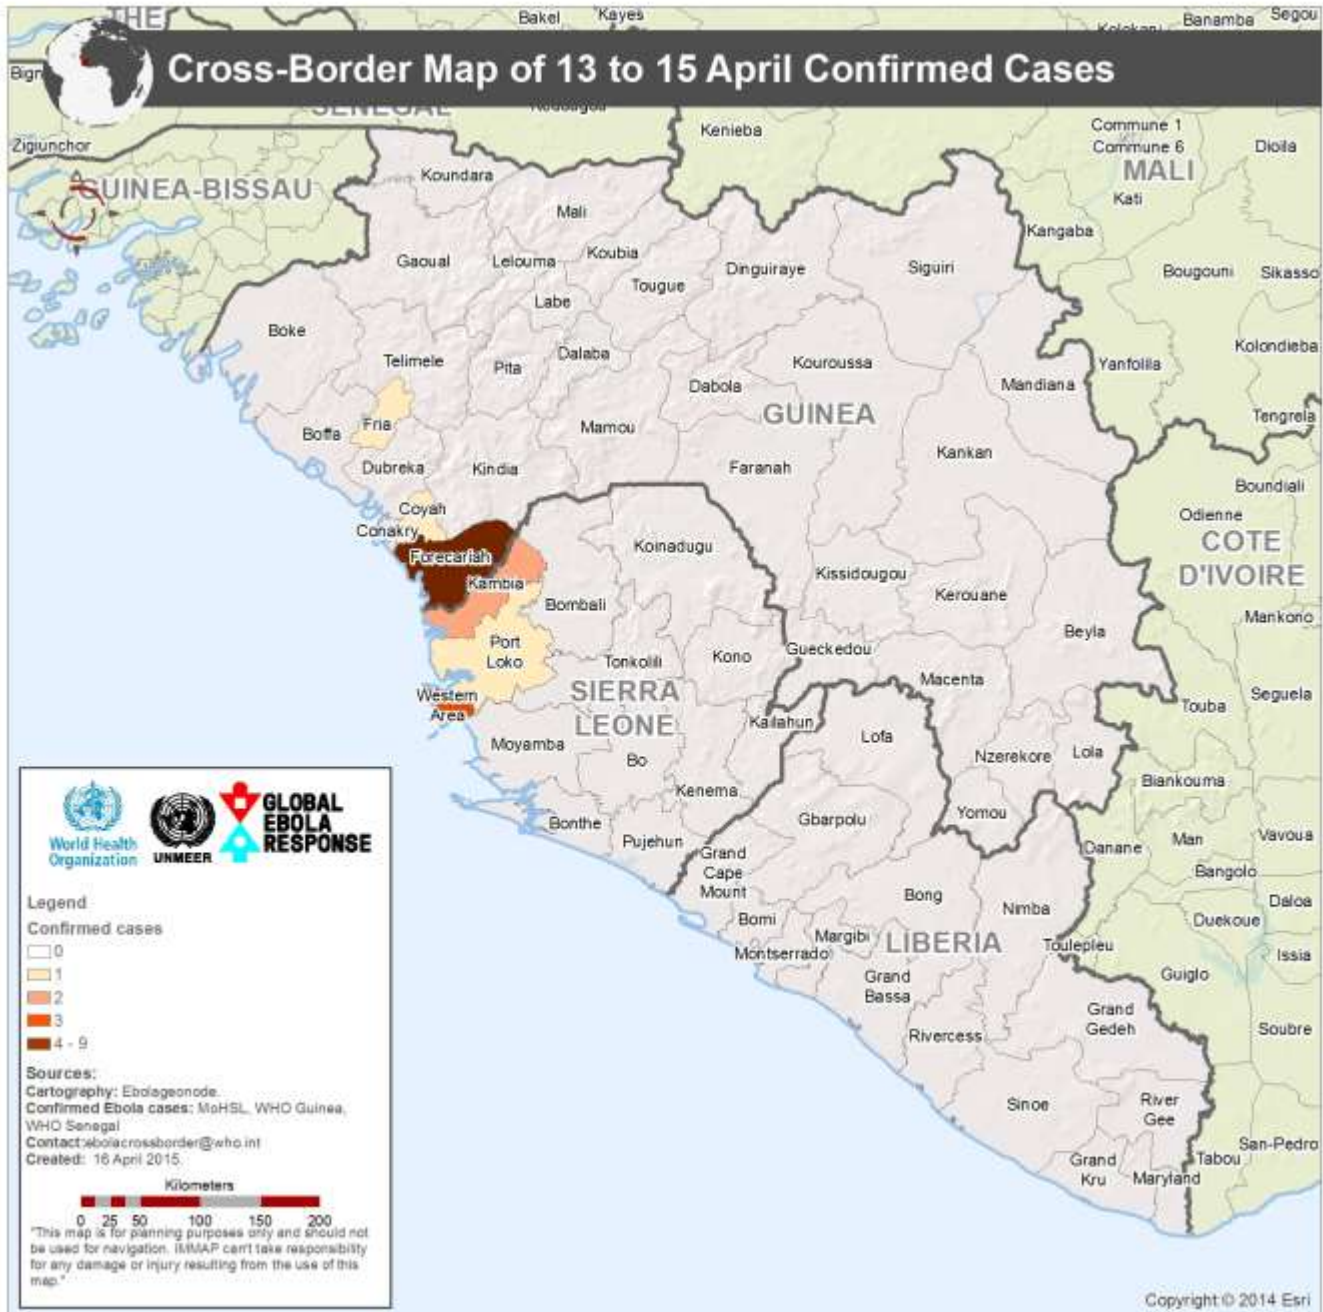

Cross- Border Bulletin

16/04/2015

Week 16

Confirmed New Cases in Ebola-Affected Countries

	Week			Mon	Tues	Wed	Thurs	Fri	Sat	Sun	Total
	13	14	15	13/04	14/04	15/04	16/04	17/04	18/04	19/04	Week
GUINEA	57	21	28	7	2	2					11
BOFFA	2	0	1	0	0	0					0
CONAKRY	19	8	6	0	0	0					0
COYAH	8	1	3	0	1	0					1
DUBREKA	3	1	0	0	0	0					0
FORECARIAH	20	6	17	7	0	2					9
FRIA	0	4	1	0	1	0					1
KINDIA	3	1	0	0	0	0					0
SIGUIRI	2	0	0	0	0	0					0
LIBERIA	0	0	0								
MONTERRADO	0	0	0								
SIERRA LEONE	25	9	9	2	1	3					6
BOMBALI	1	0	0	0	0	0					0
KAMBIA	5	2	4	1	1	0					2
PORT LOKO	6	1	1	1	0	0					1
WESTERN	13	6	4	0	0	3					3
GRAND TOTAL	57	21	37	9	3	5					17

Cross-Border Meetings

April 2015

SUNDAY	MONDAY	TUESDAY	WEDNESDAY	THURSDAY	FRIDAY	SATURDAY
<u>April</u>			1	2 Kambia and Forechariah (Pamelap)	3	4
5	6	7	8	9	10	11
12	13	14	15	16	17	18
19	20	21 Kambia and Forechariah (Pamelap)	22	23	24	25 Koinadugu and Faranah (Faranah, Guinea)
26 Koinadugu and Faranah (Faranah, Guinea)	27 Koinadugu and Faranah (Faranah, Guinea)	28	29	30		