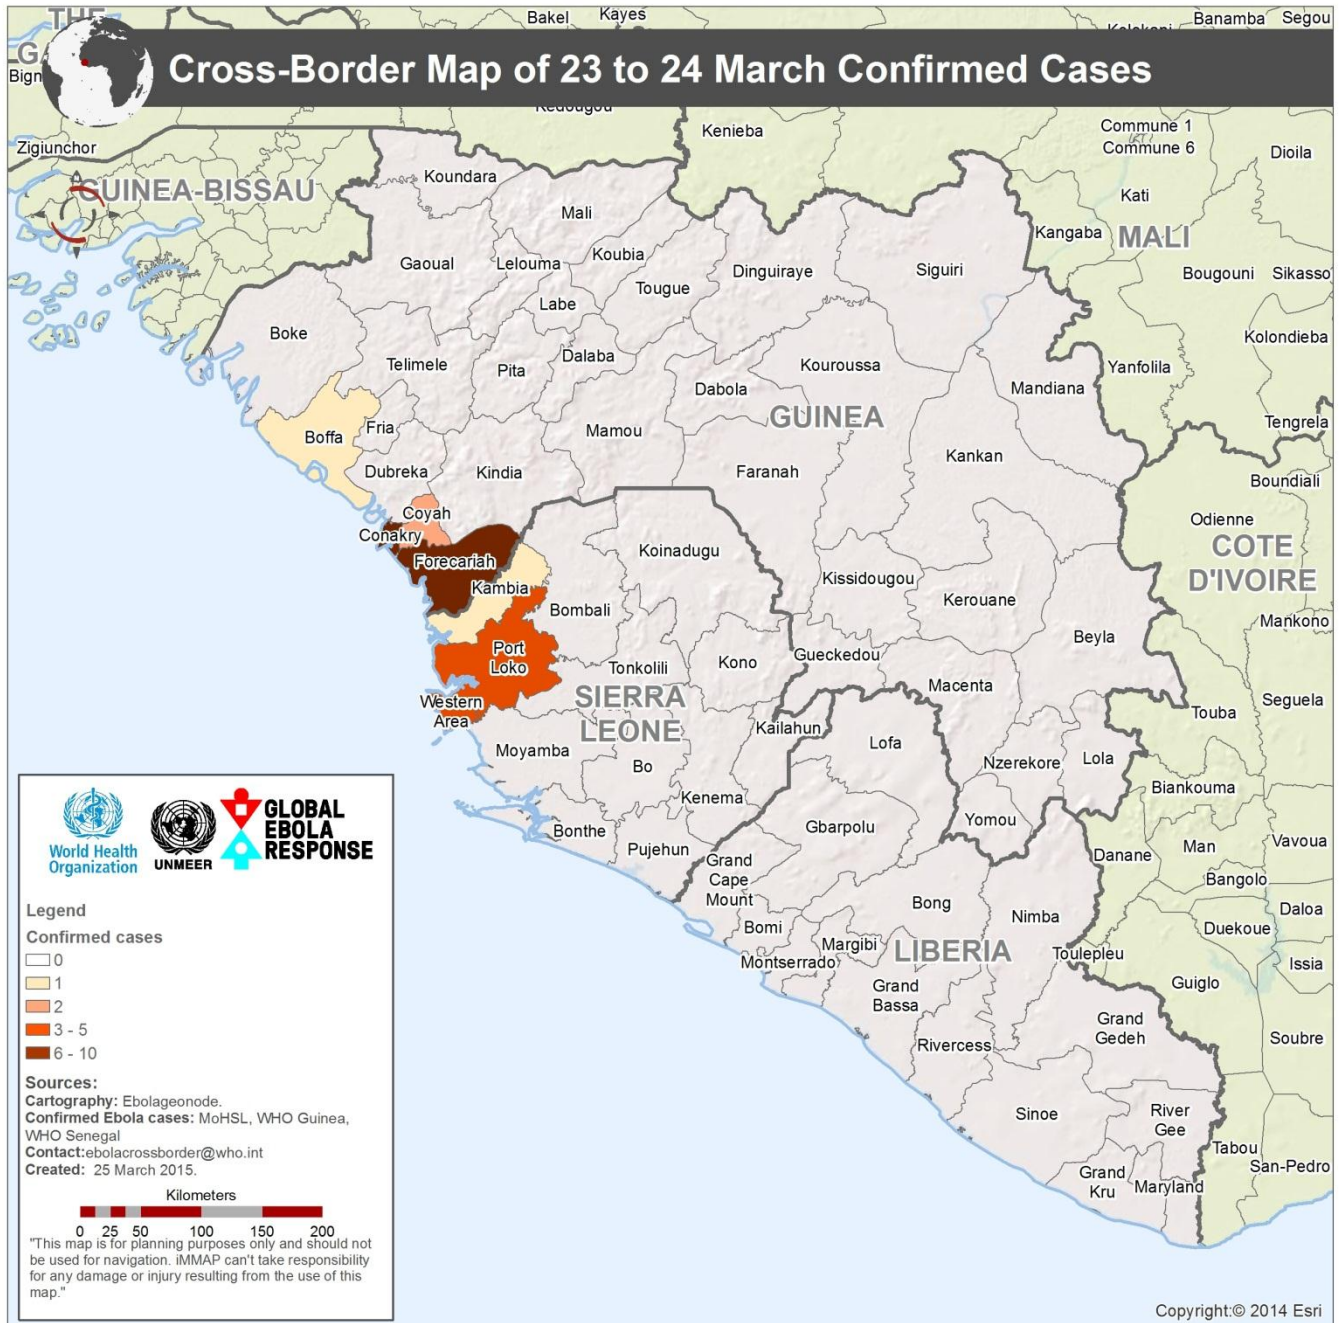

Cross- Border Bulletin

25/03/2015

Week 13

Confirmed New Cases in Ebola-Affected Countries

	Week			Mon	Tues	Wed	Thurs	Fri	Sat	Sun	Total
	10	11	12	23/03	24/03	25/03	26/03	27/03	28/03	29/03	Week
GUINEA	58	95	45	12	9						21
BOFFA	2	3	0	1	0						1
CONAKRY	13	25	11	3	5						8
COYAH	8	20	6	2	0						2
DUBREKA	5	3	0	0	0						0
FORECARIAH	28	42	28	6	4						10
KINDIA	2	3	0	0	0						0
LIBERIA	0	0	1								
MONTSEERRADO	0	0	1								
SIERRA LEONE	58	55	33	8	1						9
BOMBALI	6	6	1	0	0						0
KAMBIA	7	4	8	0	1						1
KOINADUGU	0	2	0	0	0						0
PORT LOKO	12	11	6	4	0						4
MOYAMBA	0	0	1	0	0						0
WESTERN	33	32	17	4	0						4
GRAND TOTAL	116	150	79	20	10						30

Cross-Border Meetings

March 2015

SUNDAY	MONDAY	TUESDAY	WEDNESDAY	THURSDAY	FRIDAY	SATURDAY
<u>March 1</u>	2	3	4	5 Nzerekore- Nimba (Nimba County, Liberia)	6	7 Forecariah- Kambia (Kambia, Sierra Leone)
8	9	10	11	12	13	14
15	16	17	18	19 Siguiiri et Kangaba (Siguiiri, Guinea)	20	21
22	23	24	25	26	27	28
29	30	31				