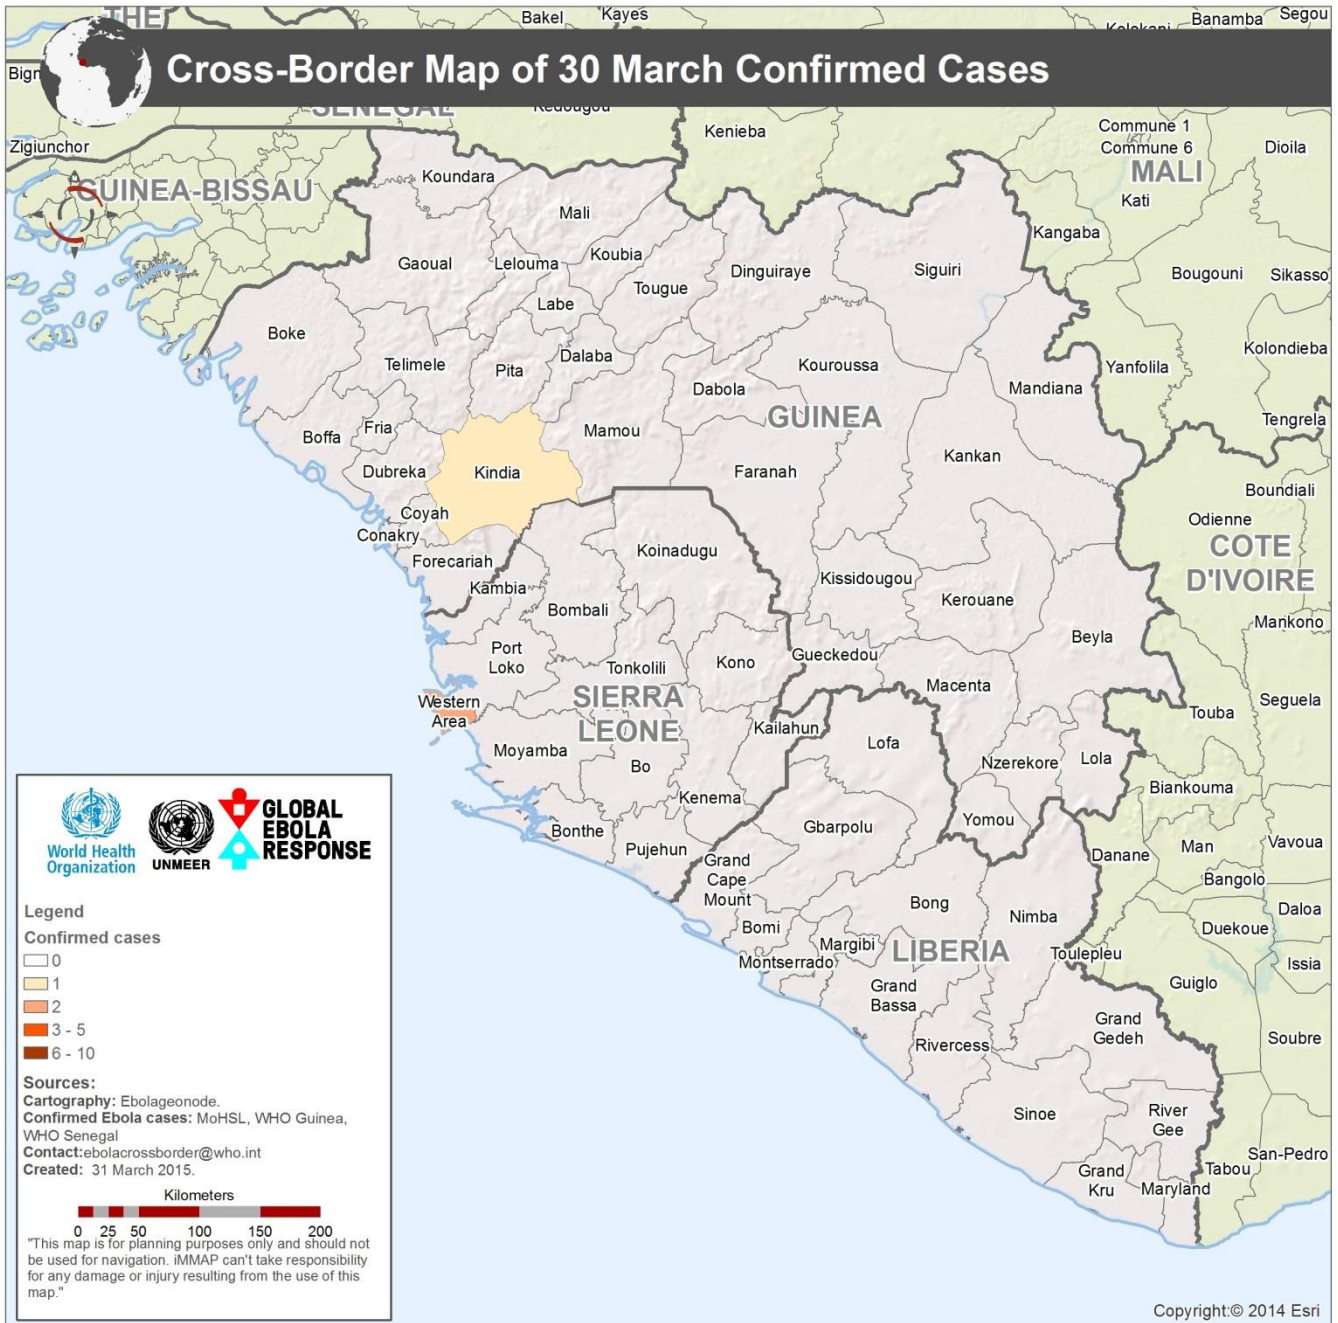

Cross- Border Bulletin

31/03/2015

Week 14

Confirmed New Cases in Ebola-Affected Countries

	Week			Mon	Tues	Wed	Thurs	Fri	Sat	Sun	Total
	11	12	13	30/03	31/03	01/04	02/04	03/04	04/04	05/04	Week
				14							
GUINEA	95	45	57	1							1
BOFFA	3	0	2	0							0
CONAKRY	25	11	19	0							0
COYAH	20	6	8	0							0
DUBREKA	3	0	3	0							0
FORECARIAH	42	28	20	0							0
FRIA	0	0	3	0							0
KINDIA	3	0	0	1							1
SIGUIRI	0	0	2	0							0
LIBERIA	0	1	0								
MONTERRADO	0	1	0								
SIERRA LEONE	55	33	25	2							2
BOMBALI	6	1	1	0							0
KAMBIA	4	8	5	0							0
KOINADUGU	2	0	0	0							0
PORT LOKO	11	6	6	0							0
MOYAMBA	0	1	0	0							0
WESTERN	32	17	13	2							2
GRAND TOTAL	150	79	82	3							3

Cross-Border Meetings

March 2015

SUNDAY	MONDAY	TUESDAY	WEDNESDAY	THURSDAY	FRIDAY	SATURDAY
<u>March 1</u>	2	3	4	5 Nzerekore- Nimba (Nimba County, Liberia)	6	7 Forecariah- Kambia (Kambia, Sierra Leone)
8	9	10	11	12	13	14
15	16	17	18	19 Sigui et Kangaba (Sigui, Guinea)	20	21
22	23	24	25	26	27	28
29	30	31				